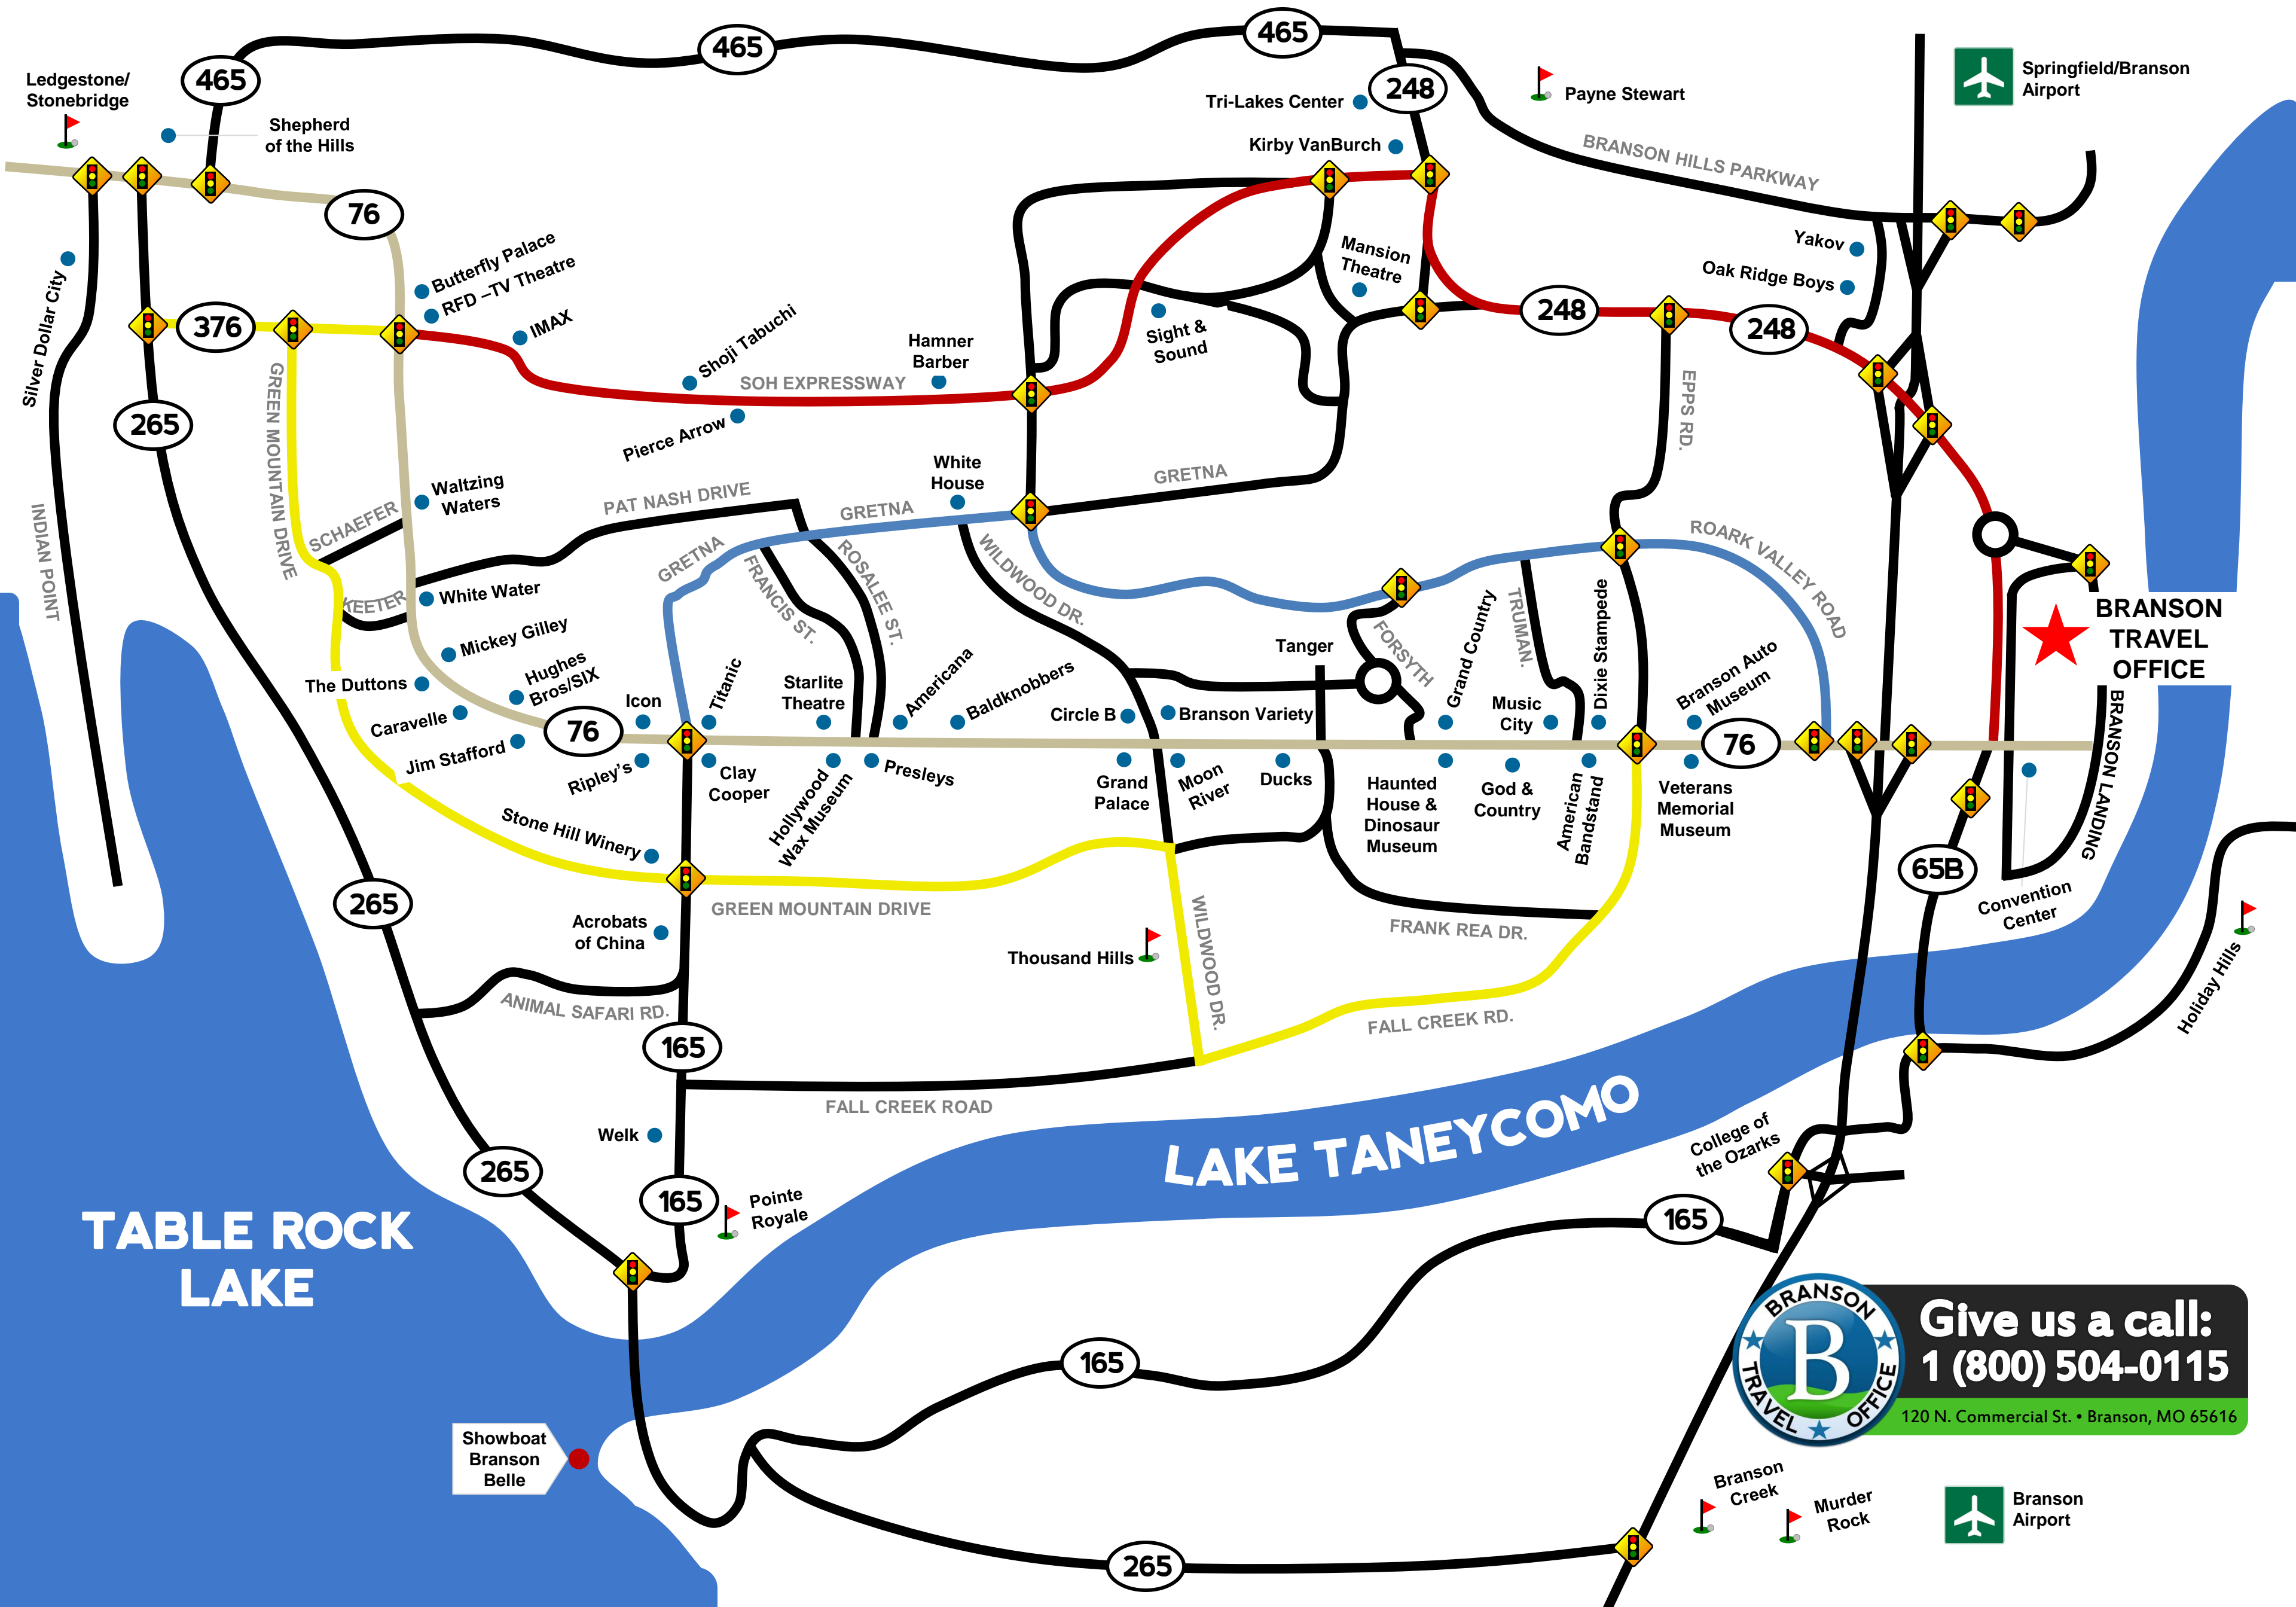

Branson Travel Office

MAP OF BRANSON, MISSOURI

www.BransonTravelOffice.com

NEED HELP?

Give us a call

1 (800) 504-0115

Or drop by our office

120 N. Commercial St • Branson, MO 65616